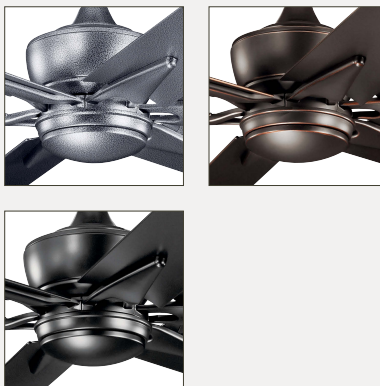

INCLUDED FEATURES

Blades (6) Included

- 13° Pitch
- 80" Sweep
- Non-reversible
- Aluminum

Downrods 6" Downrod with 1" (O.D.)

Downlight Replaceable. 17W Dimmable Integrated LED Platform, 1,600 Lumens, 3,000K

Downlight Glass Etched Cased Opal

Optional Downlight N/A

Uplight N/A

Uplight Glass N/A

Low Ceiling Adaptable No

Control 6-Speed DC Wall Control System

FAN FEATURES

Mounting Slope – Pitch 30° or 7/12

OPTIONAL CONTROLS

DC COOLTOUCH™ TRANSMITTER - FULL FUNCTION 371075 (Shown)

METAL CAPS

Includes a metal fixture cap for non-light use.

BLADE SPECS

Blade Finish & Part Number (Side 1)	Fan Finish (Reversible)
Olde Bronze® FB300301 OZ	OZ Olde Bronze®
Satin Black FB300301 SBK	SBK Satin Black
Weathered Steel FB300301 WSP	WSP Weathered Steel