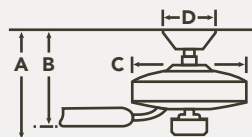

OPTIONAL CONTROLS

DC COOLTOUCH™ TRANSMITTER - FULL FUNCTION 371075 (Shown)

METAL CAPS

Includes a metal fixture cap for non-light use.

BLADE SPECS

Blade Finish & Part Number (Side 1)	Fan Finish (Reversible)
Olde Bronze® FB300301 OZ	OZ Olde Bronze®
Satin Black FB300301 SBK	SBK Satin Black
Weathered Steel FB300301 WSP	WSP Weathered Steel

HANGING MEASUREMENTS

WITH 6" DOWNROD

Fixture Drop (from ceiling)	Blade Drop (from ceiling)	Housing (width)	Ceiling Canopy (width)
A: 16.25"	B: 14.00"	C: 8.75"	D: 6.75"

AIR PERFORMANCE

AIRFLOW Cubic Ft. Per Minute on High	POWER USAGE Watts on High (Excludes Lights)	AIRFLOW EFFICIENCY Cubic Ft. Per Minute Per Watt
9890	35	282